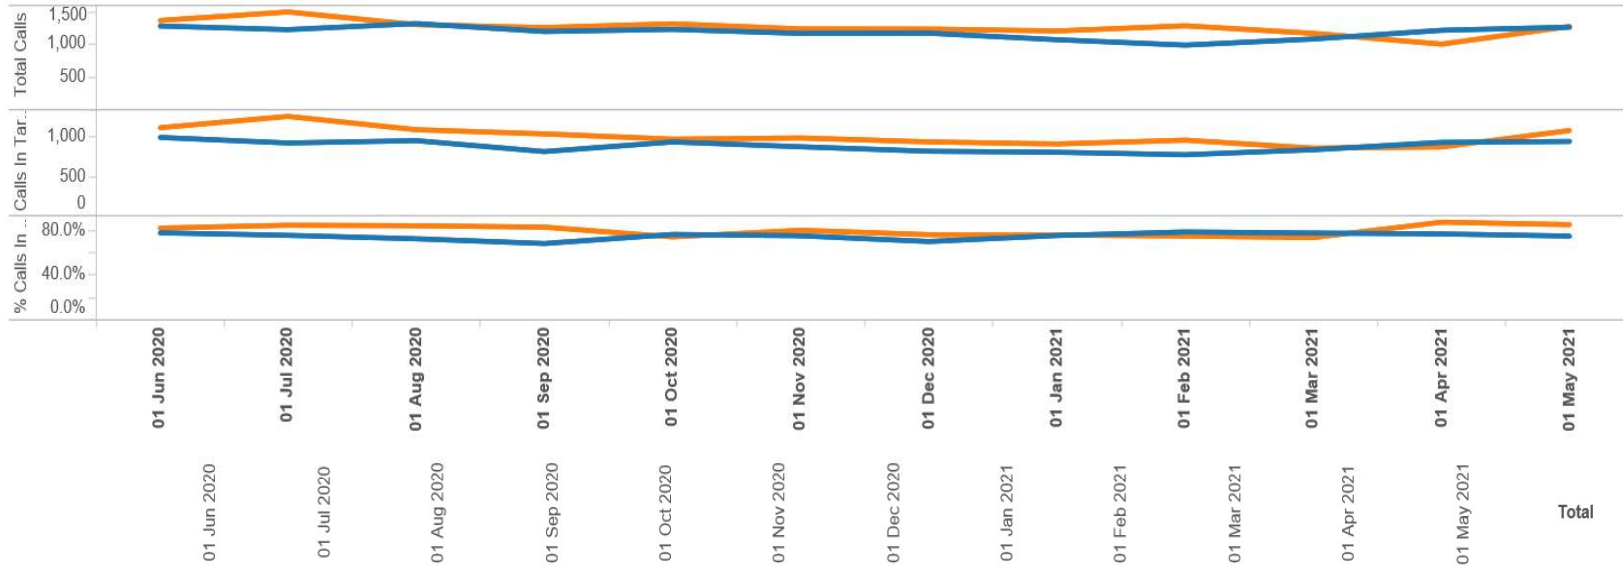

Enfield Crime Types

- Arson and Criminal Damage - 122
- Burglary - 143
- Drug Offences - 104
- Miscellaneous Offences Against Society - 37
- Possession of Weapons - 18
- Public Order Offences - 182
- Robbery - 67
- Sexual Offences - 64
- Theft - 422
- Vehicle Offences - 428

Monthly I Calls

Rolling 12 months

■ Current 12 Months
 ■ Previous 12 Months

	01 Jun 2020	01 Jul 2020	01 Aug 2020	01 Sep 2020	01 Oct 2020	01 Nov 2020	01 Dec 2020	01 Jan 2021	01 Feb 2021	01 Mar 2021	01 Apr 2021	01 May 2021	Total
Total Calls Previous Year	1,360	1,491	1,296	1,251	1,309	1,230	1,228	1,199	1,278	1,162	996	1,269	15,069
Total Calls Current Year	1,275	1,219	1,313	1,190	1,223	1,161	1,165	1,064	981	1,075	1,209	1,257	14,132
Calls In Target Previous Year	1,108	1,253	1,083	1,030	963	978	928	902	950	848	864	1,073	11,980
Calls In Target Current Year	985	914	944	805	927	866	809	796	765	828	922	934	10,495
% Calls In Target Previous Year	81.5%	84.0%	83.6%	82.3%	73.6%	79.5%	75.6%	75.2%	74.3%	73.0%	86.7%	84.6%	79.5%
% Calls In Target Current Year	77.3%	75.0%	71.9%	67.6%	75.8%	74.6%	69.4%	74.8%	78.0%	77.0%	76.3%	74.3%	74.3%
% Difference	-4.2%	-9.1%	-11.7%	-14.7%	2.2%	-4.9%	-6.1%	-0.4%	3.6%	4.0%	-10.5%	-10.3%	-5.2%