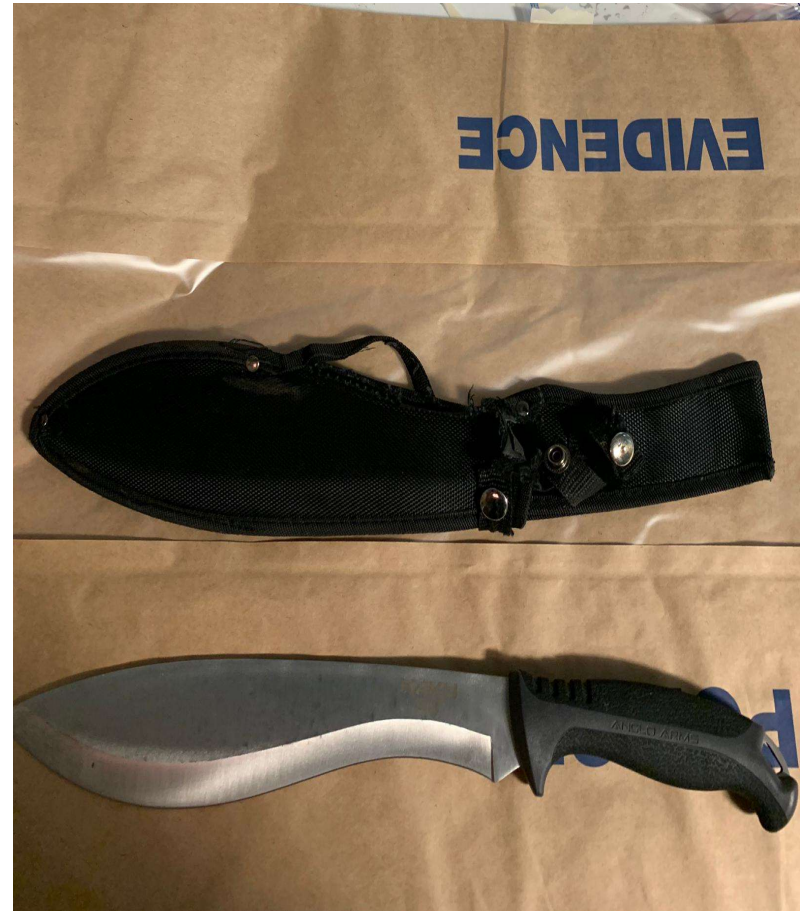

Safer Estates

Good News Bulletin

Following the stop of a vehicle two males, found to have links to county lines, were arrested and charged with;

- Being Concerned in the Supply of Class B Drugs
- Possession of an Offensive Weapon