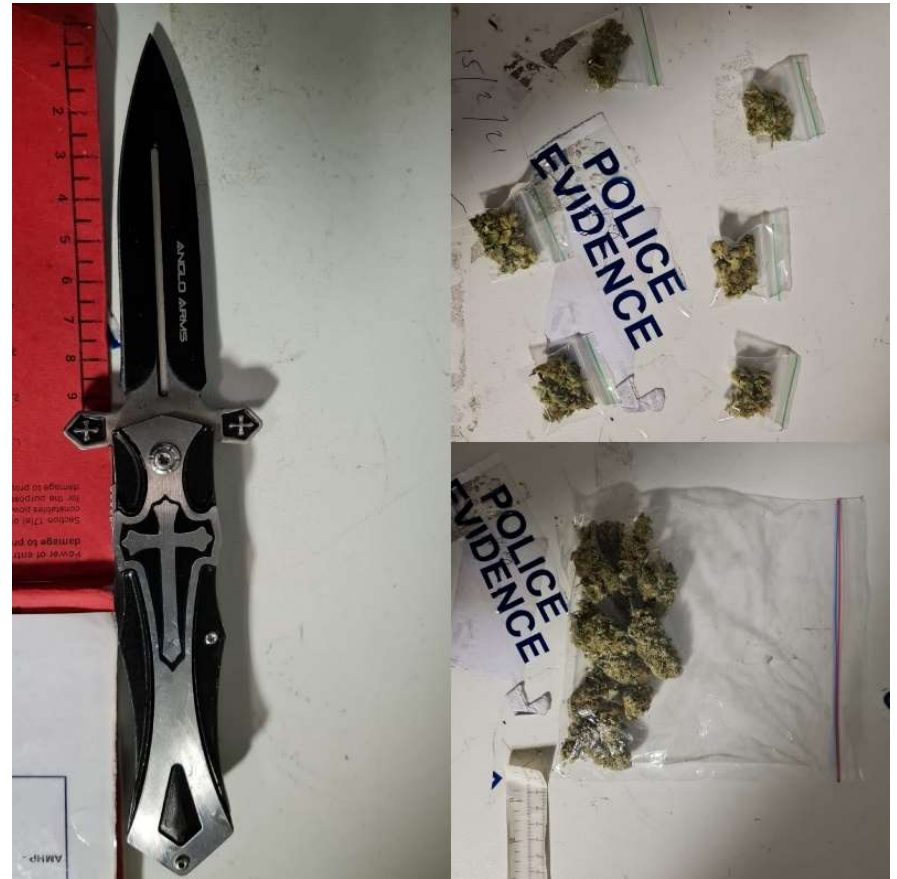

Safer Estates

Good News Bulletin

A proactive vehicle stop resulted in three arrested for;

- Robbery
- Possession with Intent to Supply Class B Drugs
- Possession of Offensive Weapon

Knife and cannabis recovered

METROPOLITAN
POLICE

NEW
SCOTLAND
YARD