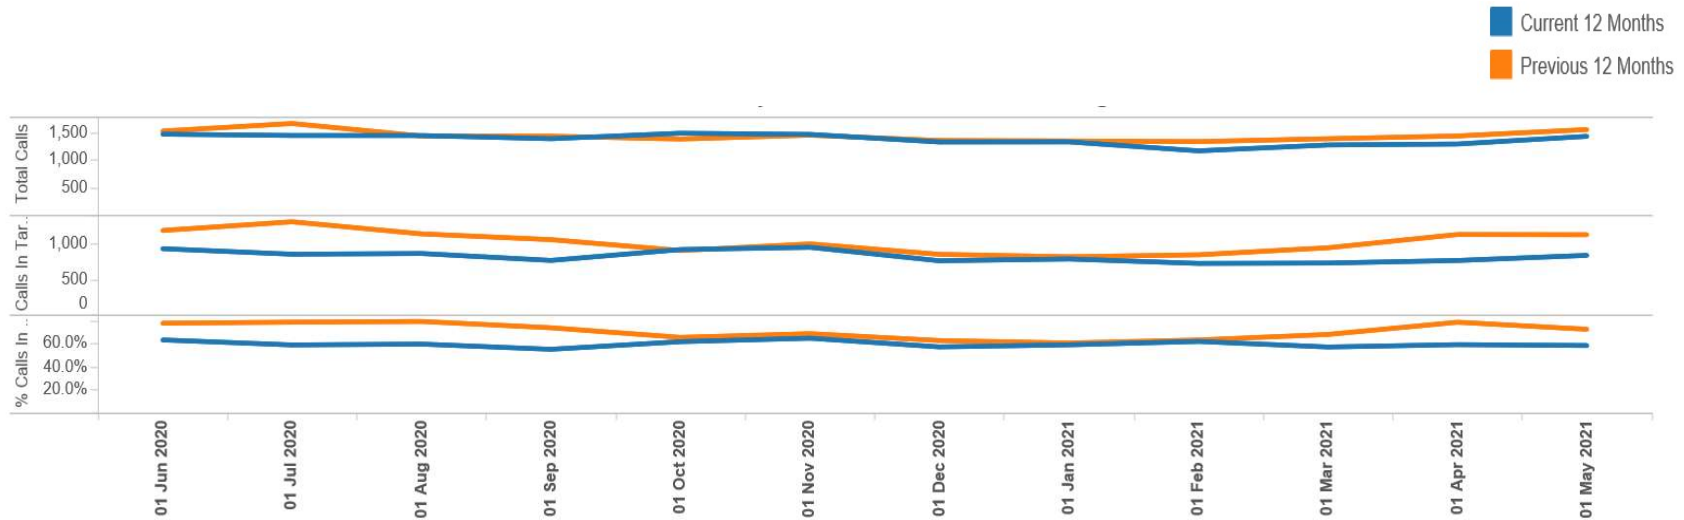

Monthly I Calls

Rolling 12 months

■ Current 12 Months
 ■ Previous 12 Months

	01 Jun 2020	01 Jul 2020	01 Aug 2020	01 Sep 2020	01 Oct 2020	01 Nov 2020	01 Dec 2020	01 Jan 2021	01 Feb 2021	01 Mar 2021	01 Apr 2021	01 May 2021	Total
Total Calls Previous Year	1,360	1,491	1,296	1,251	1,309	1,230	1,228	1,199	1,278	1,162	996	1,269	15,069
Total Calls Current Year	1,275	1,219	1,313	1,190	1,223	1,161	1,165	1,064	981	1,075	1,209	1,257	14,132
Calls In Target Previous Year	1,108	1,253	1,083	1,030	963	978	928	902	950	848	864	1,073	11,980
Calls In Target Current Year	985	914	944	805	927	866	809	796	765	828	922	934	10,495
% Calls In Target Previous Year	81.5%	84.0%	83.6%	82.3%	73.6%	79.5%	75.6%	75.2%	74.3%	73.0%	86.7%	84.6%	79.5%
% Calls In Target Current Year	77.3%	75.0%	71.9%	67.6%	75.8%	74.6%	69.4%	74.8%	78.0%	77.0%	76.3%	74.3%	74.3%
% Difference	-4.2%	-9.1%	-11.7%	-14.7%	2.2%	-4.9%	-6.1%	-0.4%	3.6%	4.0%	-10.5%	-10.3%	-5.2%

**METROPOLITAN
POLICE**

Monthly S Calls

Rolling 12 months

	01 Jun 2020	01 Jul 2020	01 Aug 2020	01 Sep 2020	01 Oct 2020	01 Nov 2020	01 Dec 2020	01 Jan 2021	01 Feb 2021	01 Mar 2021	01 Apr 2021	01 May 2021	Total
Total Calls Previous Year	1,520	1,658	1,430	1,427	1,375	1,446	1,349	1,340	1,329	1,381	1,431	1,548	17,234
Total Calls Current Year	1,464	1,440	1,439	1,381	1,481	1,460	1,322	1,324	1,161	1,268	1,285	1,425	16,450
Calls In Target Previous Year	1,181	1,303	1,133	1,052	899	992	845	811	839	938	1,124	1,121	12,238
Calls In Target Current Year	925	847	857	760	913	944	755	780	718	723	759	831	9,812
% Calls In Target Previous Year	77.7%	78.6%	79.2%	73.7%	65.4%	68.6%	62.6%	60.5%	63.1%	67.9%	78.5%	72.4%	71.0%
% Calls In Target Current Year	63.2%	58.8%	59.6%	55.0%	61.6%	64.7%	57.1%	58.9%	61.8%	57.0%	59.1%	58.3%	59.6%
% Difference	-14.5%	-19.8%	-19.7%	-18.7%	-3.7%	-3.9%	-5.5%	-1.6%	-1.3%	-10.9%	-19.5%	-14.1%	-11.4%