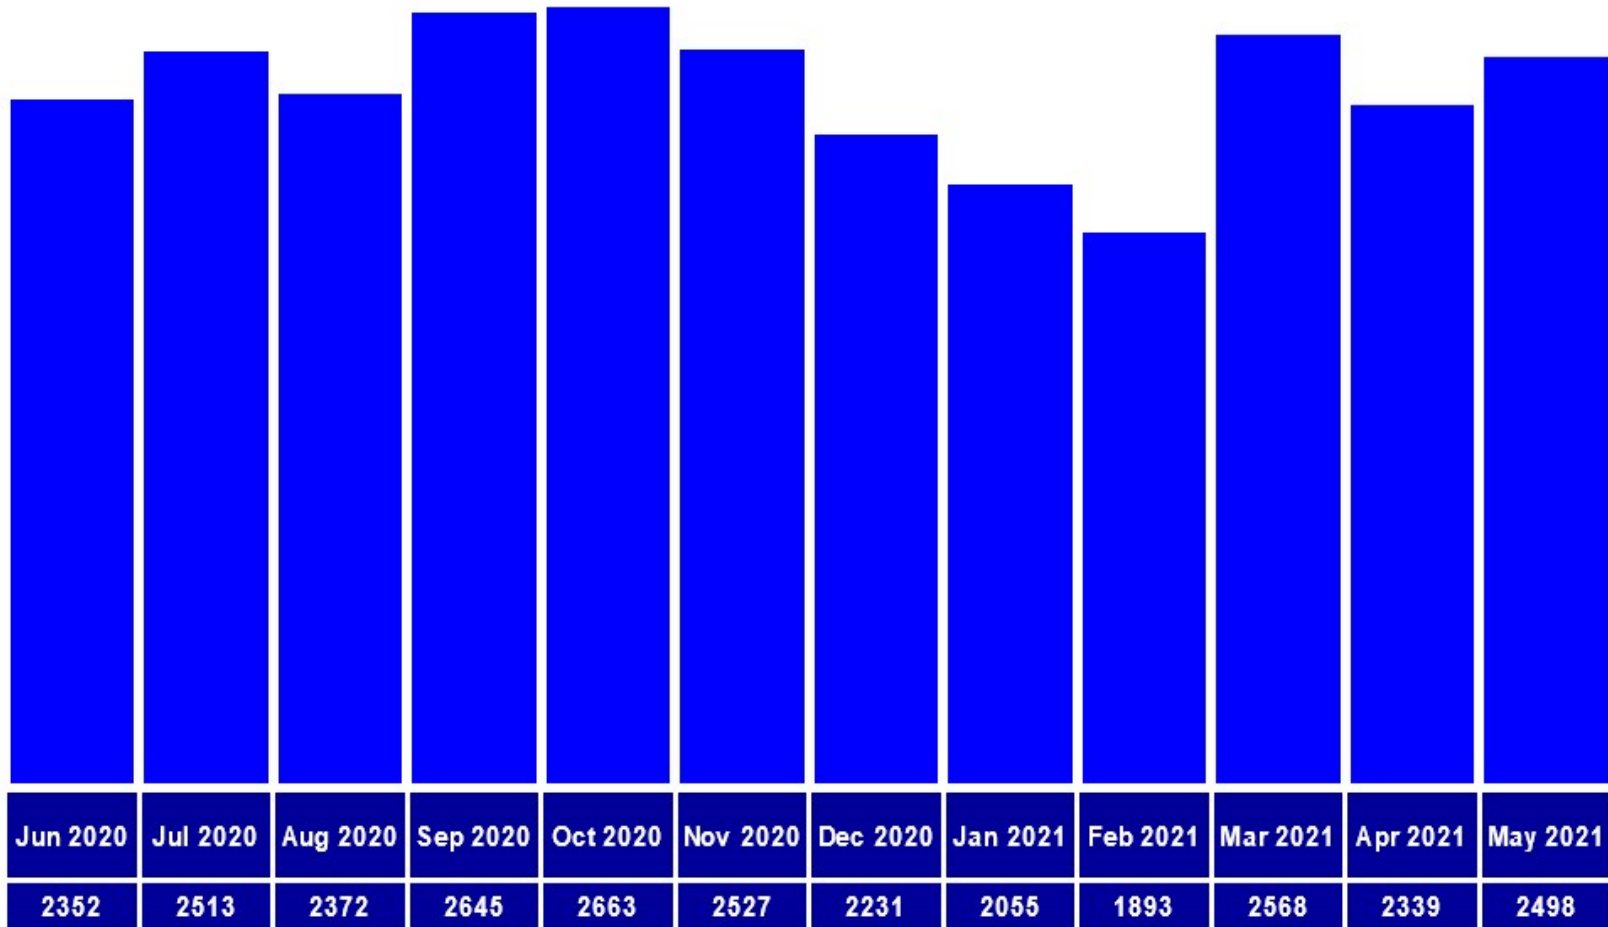

The Team worked together with Local Authority Licensing and Enforcement Officer and the building has now been boarded up and ASB reduced

Enfield Crime Count

Total Crimes by Ward

Neighbourhood	Jun 2020	Jul 2020	Aug 2020	Sep 2020	Oct 2020	Nov 2020	Dec 2020	Jan 2021	Feb 2021	Mar 2021	Apr 2021	May 2021
Bowes	66	78	77	100	106	81	77	75	62	86	82	79
Bush Hill Park	68	76	69	73	87	79	68	70	61	78	69	77
Chase	75	80	103	101	119	99	85	99	64	88	116	91
Cockfosters	93	83	89	99	89	78	89	87	82	80	78	73
Edmonton Green	215	263	219	234	241	231	203	180	126	256	211	239
Enfield Highway	155	143	123	149	156	138	108	93	117	149	123	142
Enfield Lock	137	132	125	141	115	103	127	104	90	122	121	119
Grange	79	117	79	89	110	79	90	61	47	76	86	97
Haselbury	97	90	106	123	136	117	89	93	114	106	95	133
Highlands	83	98	69	88	79	79	61	66	65	76	57	69
Jubilee	100	81	77	118	122	109	90	91	87	99	88	108
Lower Edmonton	122	105	134	128	128	125	108	87	84	143	140	114
Palmers Green	111	103	100	109	103	126	101	92	105	111	119	111
Ponders End	136	152	150	159	138	179	128	130	127	191	174	165
Southbury	128	133	133	145	159	159	119	114	93	162	123	134
Southgate	71	83	58	75	96	121	67	74	60	94	69	80
Southgate Green	90	87	87	101	75	85	88	84	59	104	81	85
Town	94	89	80	95	111	82	92	72	69	79	88	82
Turkey Street	93	92	110	121	116	93	104	101	90	109	110	115
Upper Edmonton	242	321	287	289	258	243	250	185	195	241	213	277
Winchmore Hill	68	71	66	70	83	78	64	60	70	80	59	63
Enfield	2352	2513	2372	2645	2663	2527	2231	2055	1893	2568	2339	2498