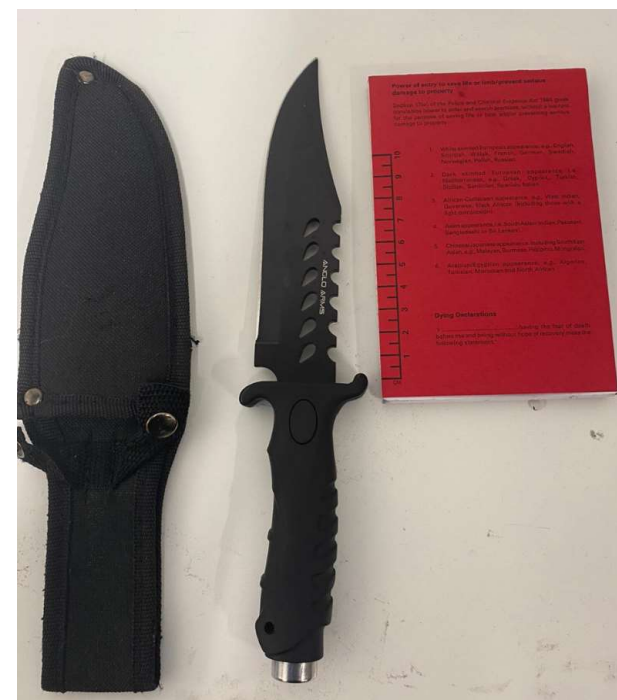

Safer Neighbourhood Ward Teams

Good News Bulletin

On 30th May the Southgate Green Ward Officers recovered a Rambo knife and a quantity of cannabis from Broomfield Park, both have been submitted for forensic analysis

On 24th June Haselbury Ward Officers, working with Trident Officers, arrested a male residing in Enfield, for Conspiracy to Commit Murder

This male was present in a vehicle, from which a shotgun was fired into the face of a victim in Dagenham

**METROPOLITAN
POLICE**