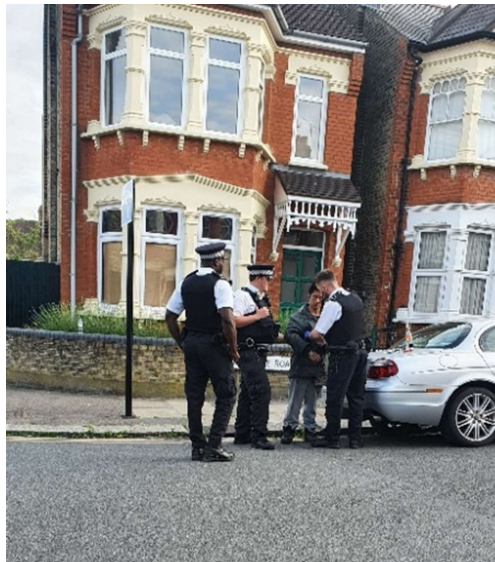

Safer Schools Operation Raphael