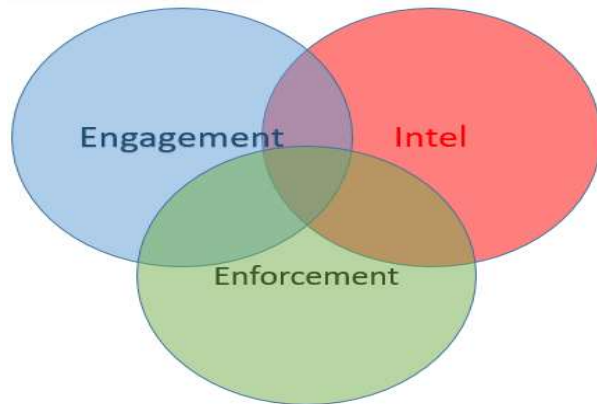

Partnership & Community Policing

June 2021

Enfield – SNB

Superintendent Chris Jones

METROPOLITAN
POLICE

Operation Boxster

Yearly figures to date
(Started 15th March)

Arrests	18
Stop & Search	154
Intel Reports	89