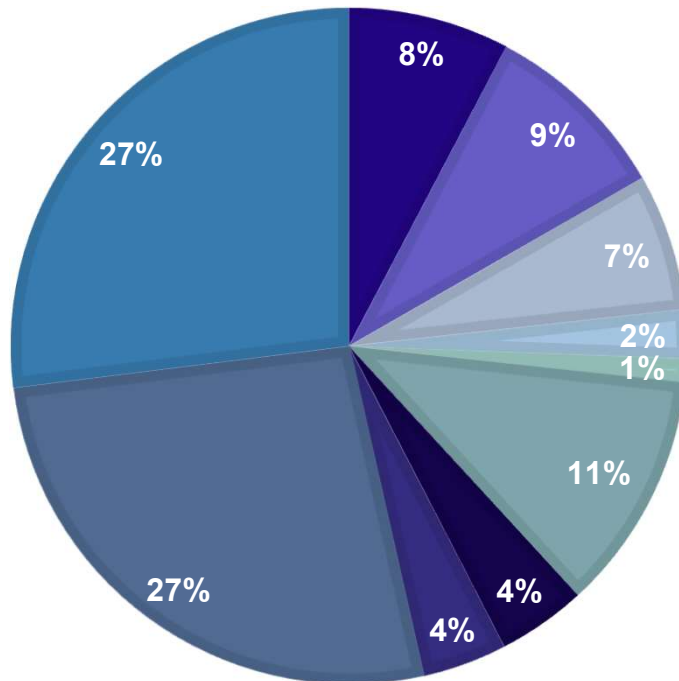

Enfield Crime Types

Major Class	Jun 2020	Jul 2020	Aug 2020	Sep 2020	Oct 2020	Nov 2020	Dec 2020	Jan 2021	Feb 2021	Mar 2021	Apr 2021	May 2021
Arson and Criminal Damage	175	162	165	147	161	196	149	134	115	166	152	187
Burglary	149	168	177	167	234	218	187	207	151	185	138	163
Drug Offences	177	112	86	103	89	118	86	98	77	125	107	104
Possession of Weapons	21	21	12	19	21	24	11	17	10	16	17	18
Public Order Offences	174	191	187	163	171	145	125	93	112	211	179	182
Robbery	66	87	68	96	88	103	81	79	39	84	91	67
Sexual Offences	50	54	45	70	83	60	56	45	62	93	61	64
Theft	307	379	414	440	412	394	383	302	298	394	382	422
Vehicle Offences	423	469	440	612	577	524	415	425	375	572	440	428
Violence Against the Person	778	816	742	797	785	704	715	612	629	683	742	826
Historical Fraud and Forgery	0	0	0	0	0	0	0	0	0	0	0	0
Miscellaneous Crimes Against Society	32	54	36	31	42	41	23	43	25	39	30	37
TNO Crime Total	2352	2513	2372	2645	2663	2527	2231	2055	1893	2568	2339	2498

Enfield Crime Types

- Arson and Criminal Damage - 122
- Burglary - 143
- Drug Offences - 104
- Miscellaneous Offences Against Society - 37
- Possession of Weapons - 18
- Public Order Offences - 182
- Robbery - 67
- Sexual Offences - 64
- Theft - 422
- Vehicle Offences - 428